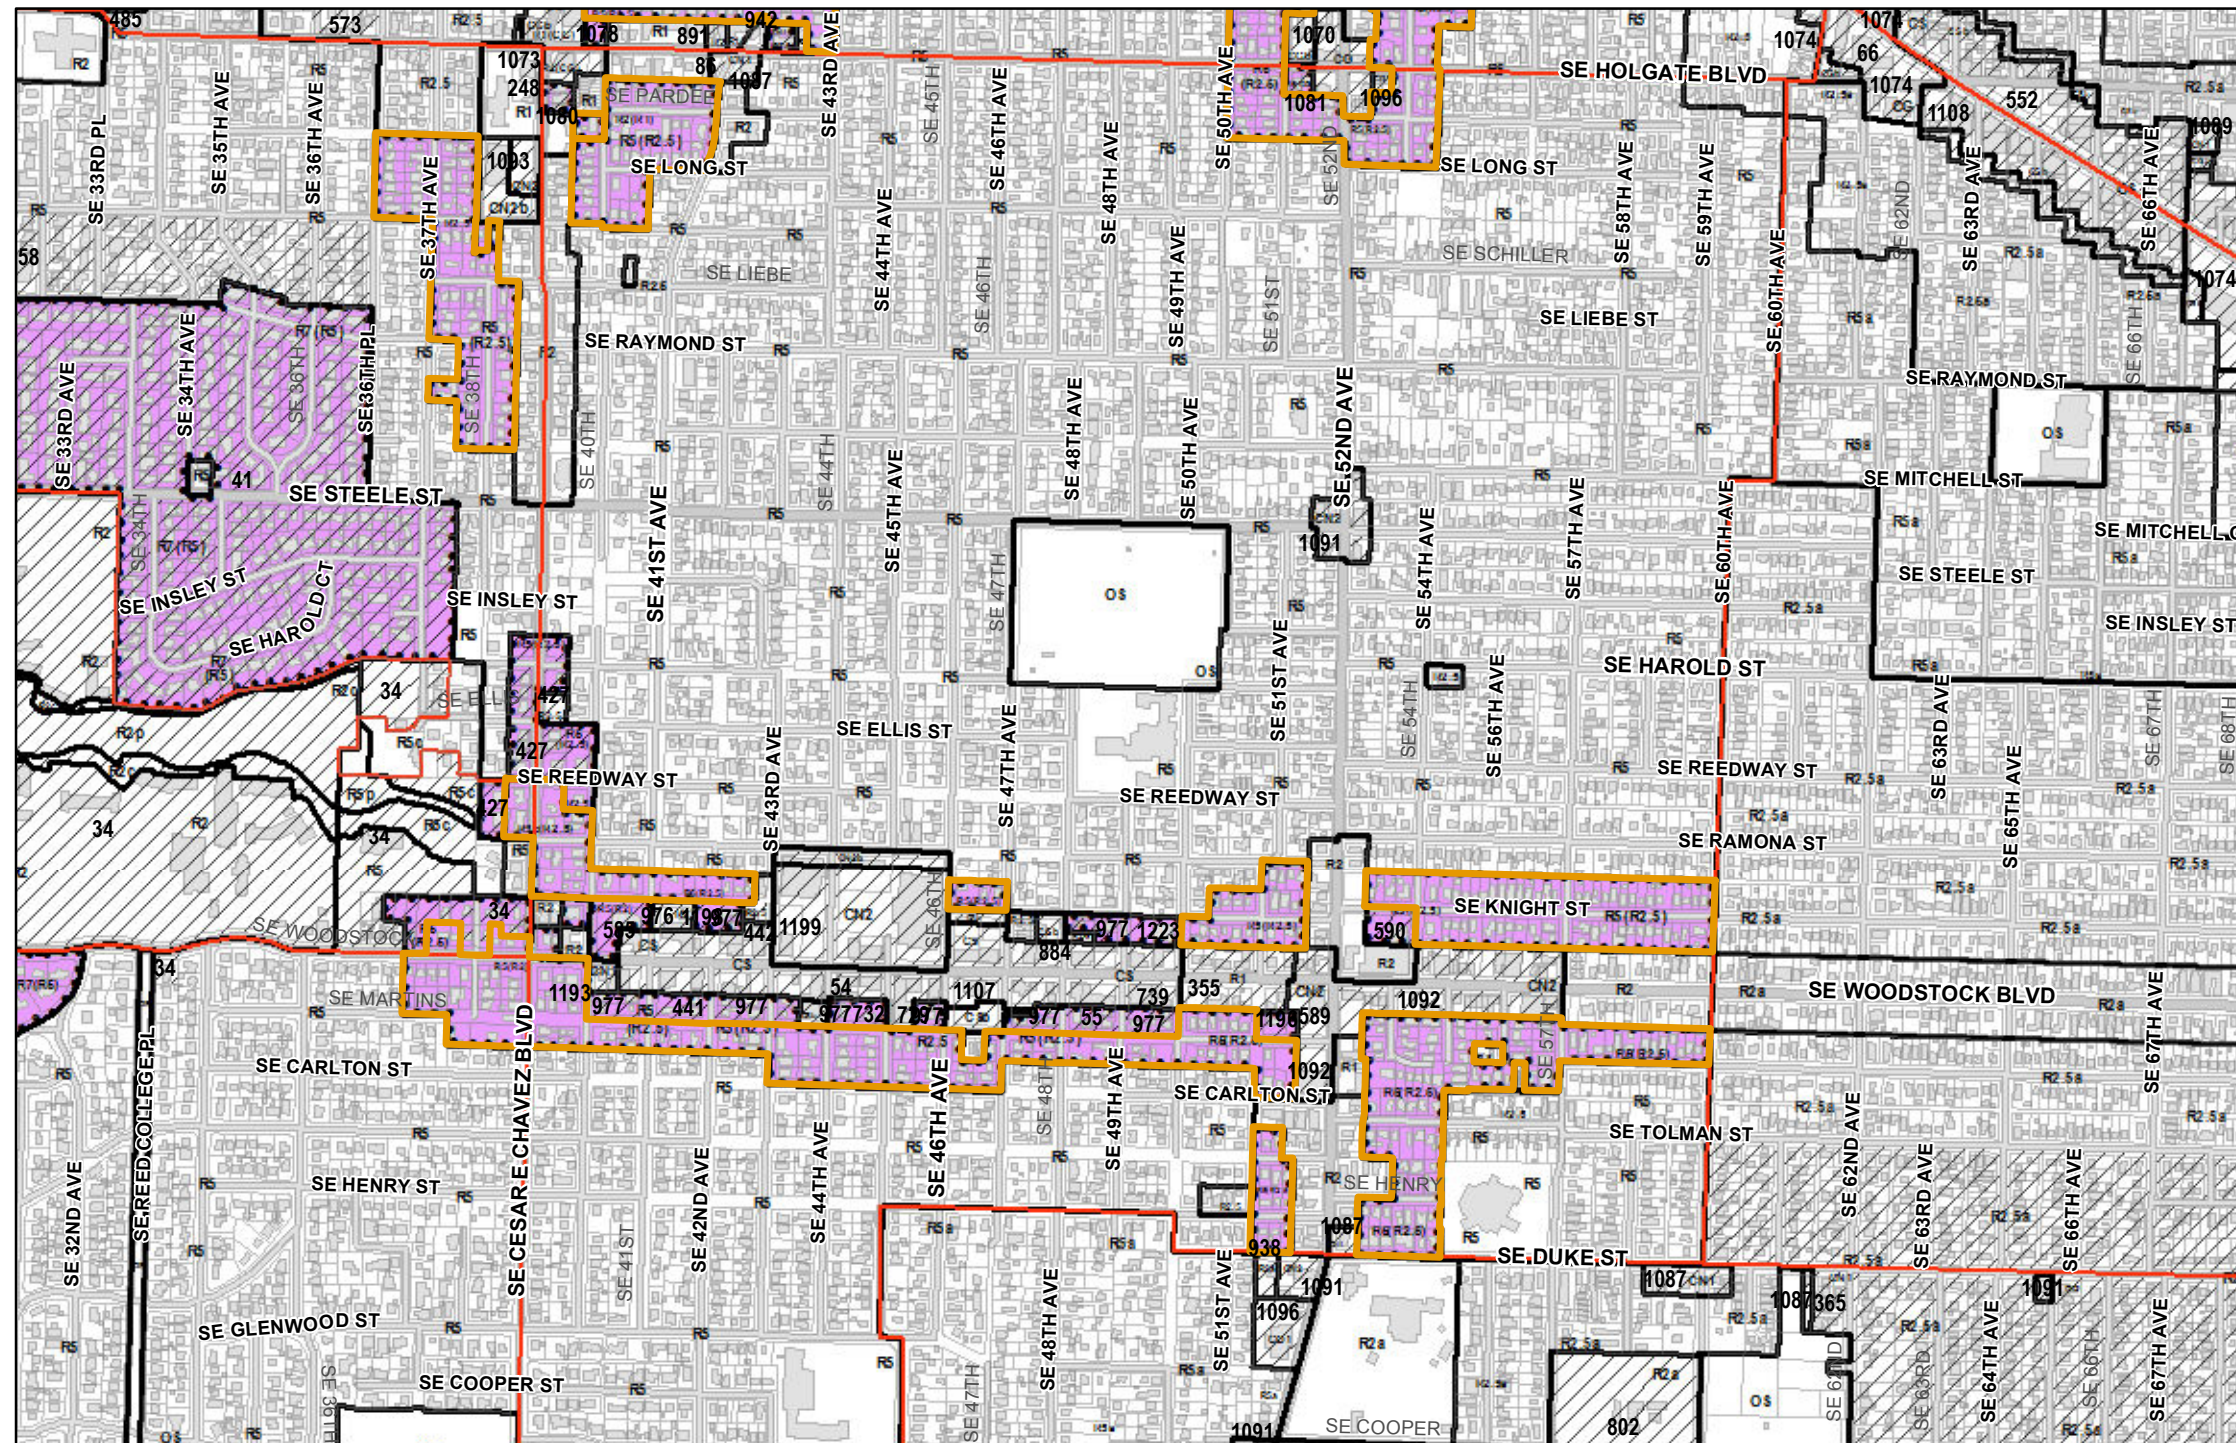

Woodstock: Zoning Review Areas

- Legend**
- Orange Discussion boxes
 - Taxlots
 - neighborhoods (lines)
 - Zoning Dimension arrows
 - Zoning Lines
 - Comp Plan lines
 - Interstate
 - US
 - State
 - Other
 - Railroads
 - Major Streets (large scale)
 - Clark County Street Names
 - Clark County Streets (large scale)
 - Portland Metro Street Names
 - Portland Metro Streets (large scale)
 - Proposed Zoning Changes
 - Building Footprints
 - Areas where Comp Plan differs from Zoning
 - MAX Stop Buffer (1/4 mile)
 - Freeway Numbers
 - All Public Streets
 - All Streets - Clark County
 - Bridges